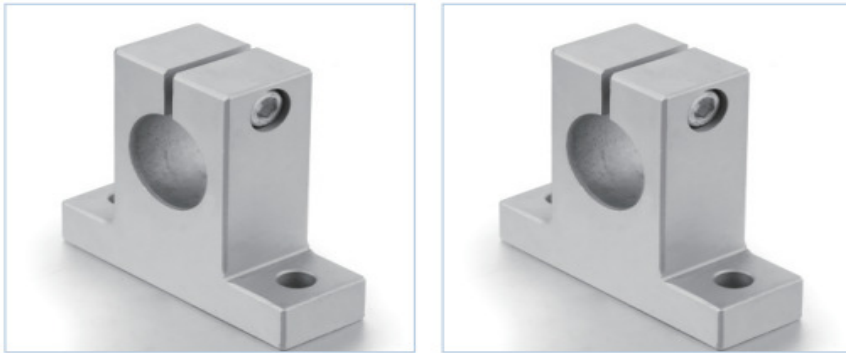

End Shaft Support SH8

SH

Description	Shaft Diameter(mm)	Dimensions(mm)										
		h	A	W	H	T	E	D	C	B	S	J
Shaft support	Ø8	20	21	42	32.8	6	18	5	32	14	Ø5.5	M4