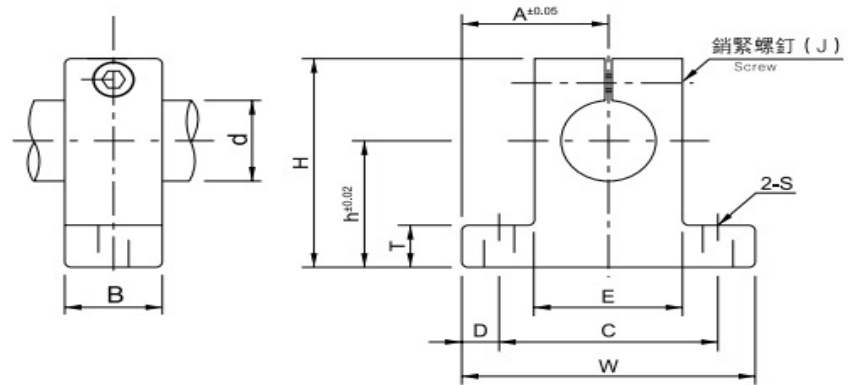

End Shaft Support SH8

SH

Description	Shaft Diameter(mm)	Dimensions(mm)										
		h	A	W	H	T	E	D	C	B	S	J
Shaft support	Ø8	20	21	42	32.8	6	18	5	32	14	Ø5.5	M4