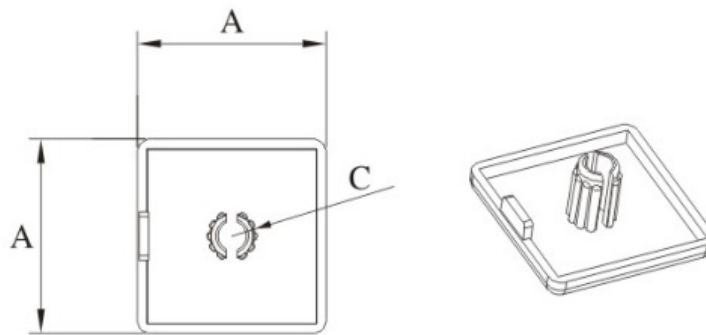

COVER- SYDG-3030 OB

Match Aluminum profile model LSX17-3030

Material: PVC

Dimension:

A=30mm C=ϕ7.2mm