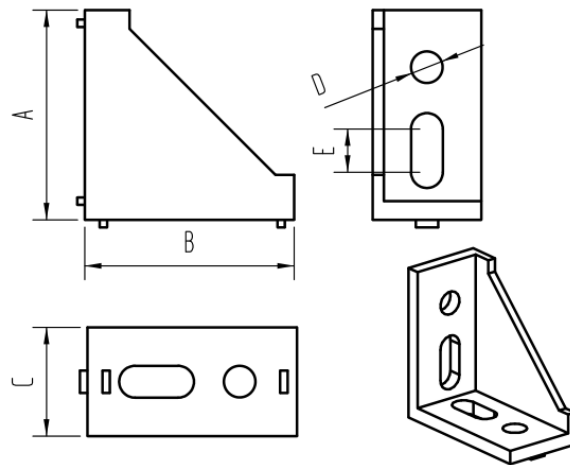

Corner Part- SY-2656-6

Material: Cast Aluminum

Finish: Oxidation

Dimension:

Item number	A	B	C	D	E	Remarks
SY-2656-6	56	56	26	6.5	11.5	Match Aluminum profile 3030/3060/3090/30150

Unit: mm