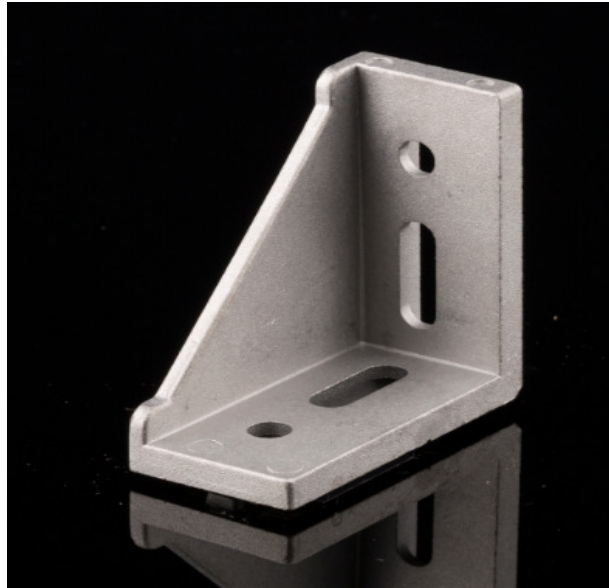

Corner Part- SY-2656-6

Material: Cast Aluminum

Finish: Oxidation

Dimension:

Item number	A	B	C	D	E	Remarks
SY-2656-6	56	56	26	6.5	11.5	Match Aluminum profile 3030/3060/3090/30150

Unit: mm