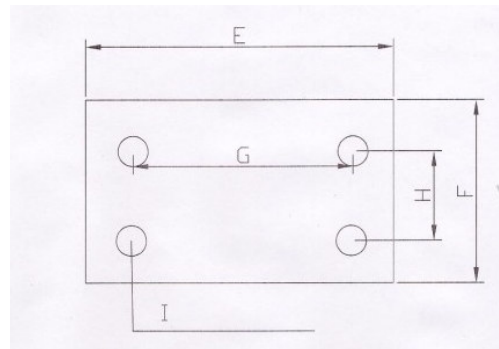

1605 screw nut support

Size of the screw nut support

Model	A	B	C	D	E	F	G	H	I
1605 screw nut support	28.1	60	40	M5*12	60	40	45	26	M6*12

Unit: mm.