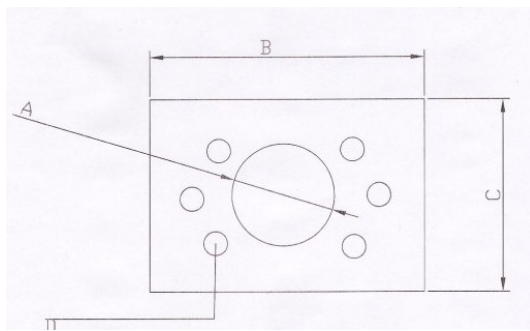

1605 screw nut support

Size of the screw nut support

Model	A	B	C	D	E	F	G	H	I
1605 screw nut support	28.1	60	40	M5*12	60	40	45	26	M6*12

Unit: mm.